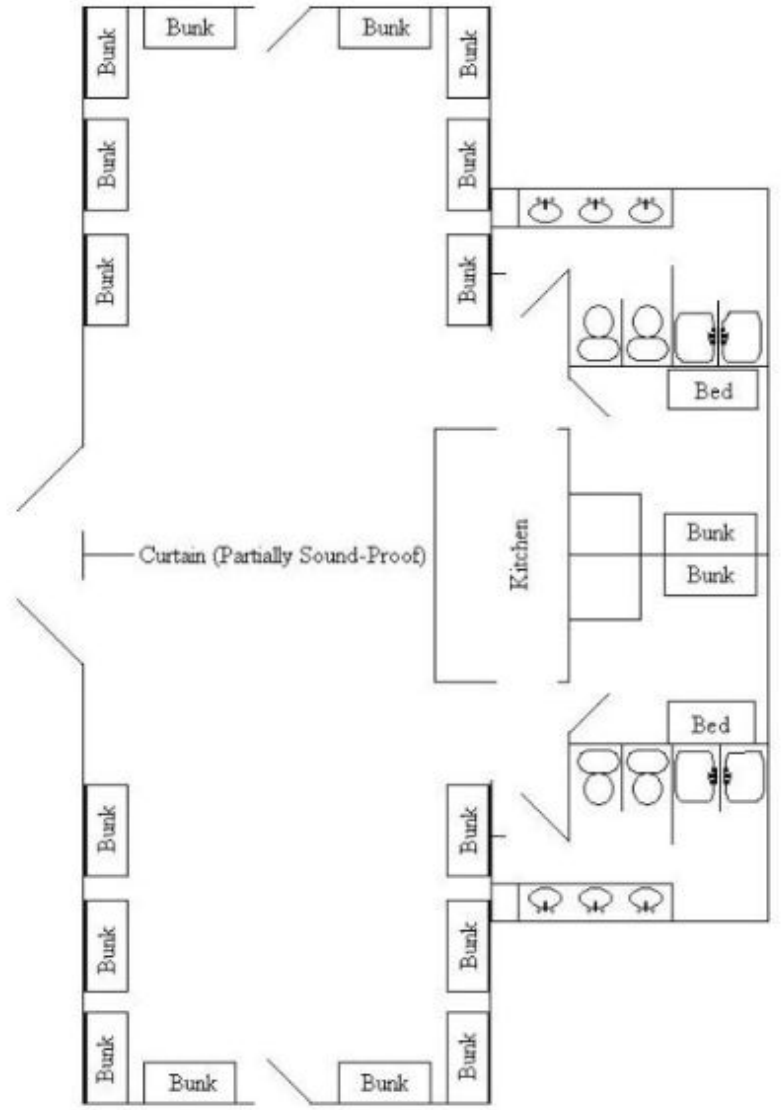

Calvinwood Lodge

| Calvinwood (32 beds) | Each room has a bathroom with shower. All mattresses are single. Rollaway beds located under bunks. | | | |
|----------------------|---|--------------------|------------------|--------------------|
| | Room 1 (Knox) | Room 2 (Whitworth) | Room 3 (Jackson) | Room 4 (Spaulding) |
| Bunk 1 | | | | |
| Top Bunk 2 | | | | |
| Bunk 3 | | | | |
| Top Bunk 4 | | | | |
| Bunk 5 | | | | |
| Top Bunk 6 | | | | |
| Rollaway 1 | | | | |
| Rollaway 2 | | | | |

| Longhouse (38 beds) | Side 1 and 2 can be separated with sliding partition. Has two large bathrooms with stalls. All mattresses are single. | | | |
|---------------------|---|--------|--------|--------|
| | Side 1 | Side 2 | Room 1 | Room 2 |
| Bunk 1 | | | | |
| Top Bunk 2 | | | | |
| Bunk 3 | | | | |
| Top Bunk 4 | | | | |
| Bunk 5 | | | | |
| Top Bunk 6 | | | | |
| Bunk 7 | | | | |
| Top Bunk 8 | | | | |
| Bunk 9 | | | | |
| Top Bunk 10 | | | | |
| Bunk 11 | | | | |
| Top Bunk 12 | | | | |
| Bunk 13 | | | | |
| Top Bunk 14 | | | | |
| Bunk 15 | | | | |
| Top Bunk 16 | | | | |

Longhouse

Cabins

| | | |
|------------------------------|--|--|
| Agape 1 (4 beds) | Toilet and sink inside. Shower house nearby. | |
| Bunk 1 (Double Mattress) | | |
| Top Bunk 2 (Single Mattress) | | |
| Bunk 3 (Single Mattress) | | |
| Top Bunk 4 (Single Mattress) | | |

| | | |
|---|---|--------|
| Dining Hall Lodging (8 beds) | Bathroom adjacent. Rooms are "walk-through" (share a door.) | |
| | Room 1 | Room 2 |
| Bunk 1 | | |
| Top Bunk 2 | | |
| Bunk 3 | | |
| Top Bunk 4 | | |