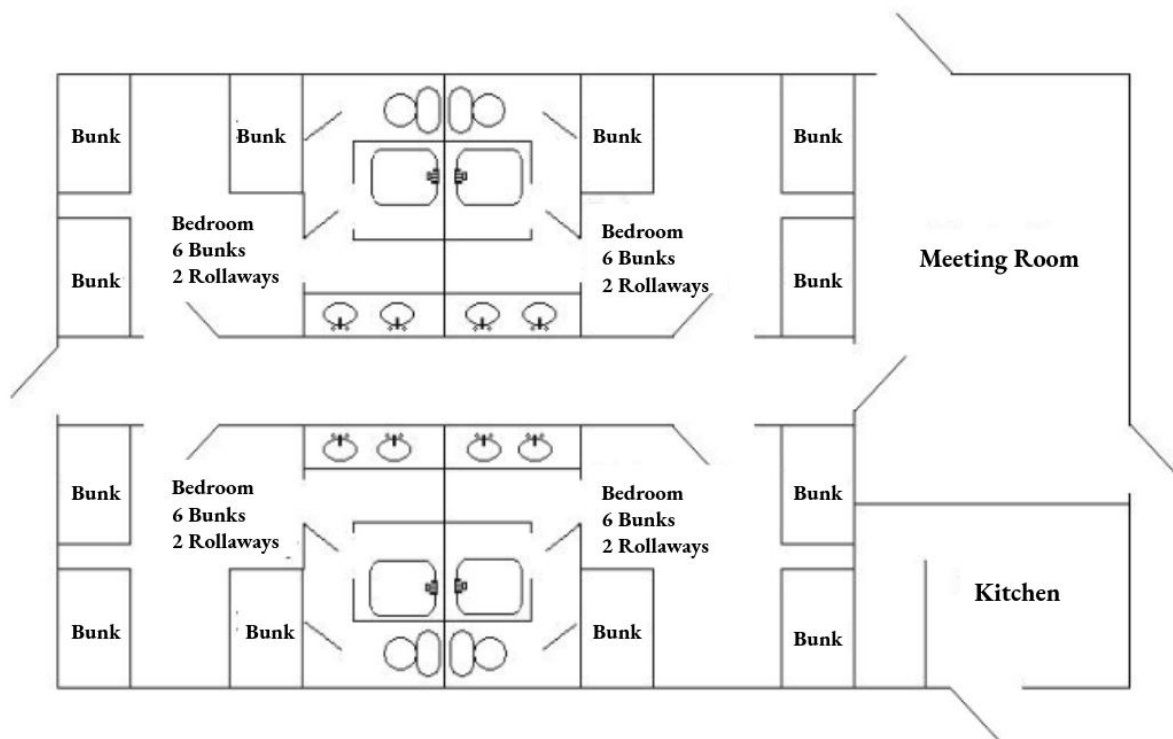

Calvinwood Lodge

| Calvinwood (32 beds) | Each room has a bathroom with shower. All mattresses are single. Rollaway beds located under bunks. | | | |
|----------------------|---|--------------------|------------------|--------------------|
| | Room 1 (Knox) | Room 2 (Whitworth) | Room 3 (Jackson) | Room 4 (Spaulding) |
| Bunk 1 | | | | |
| Top Bunk 2 | | | | |
| Bunk 3 | | | | |
| Top Bunk 4 | | | | |
| Bunk 5 | | | | |
| Top Bunk 6 | | | | |
| Rollaway 1 | | | | |
| Rollaway 2 | | | | |

| Longhouse (38 beds) | Side 1 and 2 can be separated with sliding partition. Has two large bathrooms with stalls. All mattresses are single. | | | |
|---------------------|---|--------|--------|--------|
| | Side 1 | Side 2 | Room 1 | Room 2 |
| Bunk 1 | | | | |
| Top Bunk 2 | | | | |
| Bunk 3 | | | | |
| Top Bunk 4 | | | | |
| Bunk 5 | | | | |
| Top Bunk 6 | | | | |
| Bunk 7 | | | | |
| Top Bunk 8 | | | | |
| Bunk 9 | | | | |
| Top Bunk 10 | | | | |
| Bunk 11 | | | | |
| Top Bunk 12 | | | | |
| Bunk 13 | | | | |
| Top Bunk 14 | | | | |
| Bunk 15 | | | | |
| Top Bunk 16 | | | | |

Longhouse

Cabins

| | | |
|------------------------------|--|--|
| Agape 1 (4 beds) | Toilet and sink inside. Shower house nearby. | |
| Bunk 1 (Double Mattress) | | |
| Top Bunk 2 (Single Mattress) | | |
| Bunk 3 (Single Mattress) | | |
| Top Bunk 4 (Single Mattress) | | |

| | | |
|---|---|--------|
| Dining Hall Lodging (8 beds) | Bathroom adjacent. Rooms are "walk-through" (share a door.) | |
| | Room 1 | Room 2 |
| Bunk 1 | | |
| Top Bunk 2 | | |
| Bunk 3 | | |
| Top Bunk 4 | | |